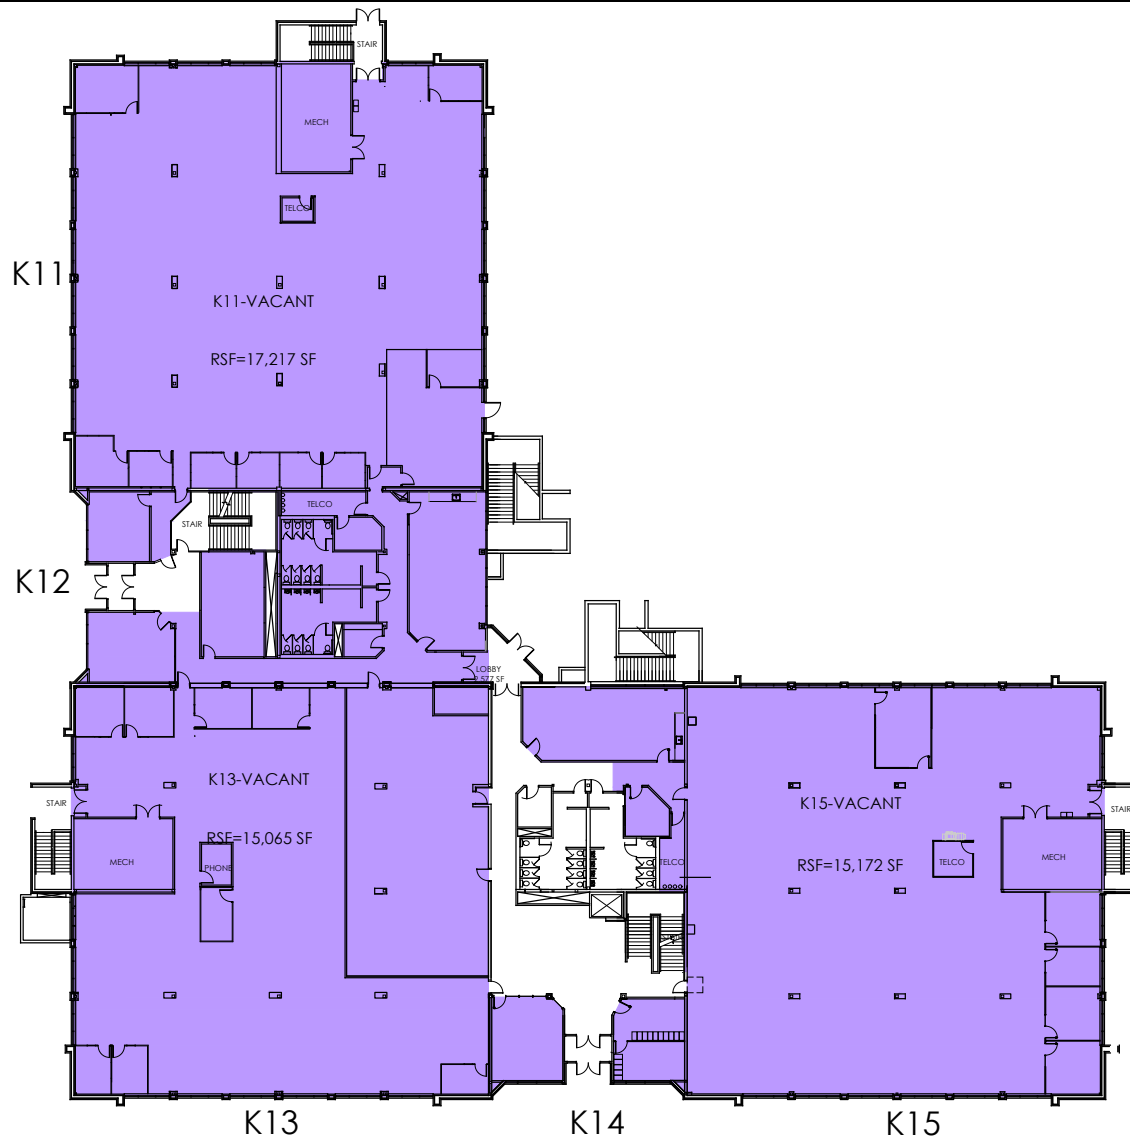

CANYON PARK

TECH CENTER

TOTAL
RSF=28,939 SF

CANYON PARK

TECH CENTER

TOTAL
RSF=47,453 SF

CANYON PARK

TECH CENTER