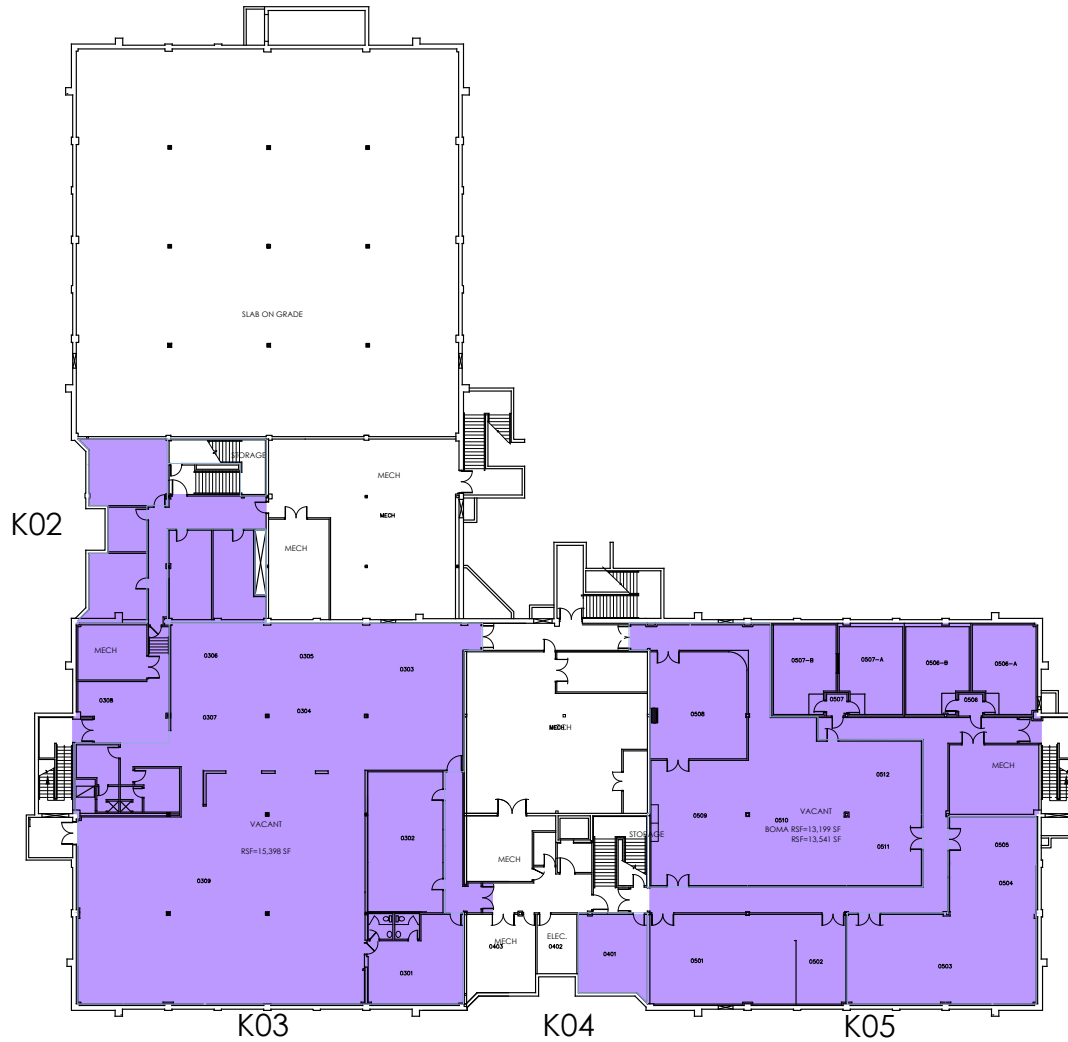

CANYON PARK

TECH CENTER

TOTAL
RSF=28,939 SF

CANYON PARK

TECH CENTER

TOTAL
RSF=47,453 SF

CANYON PARK

TECH CENTER