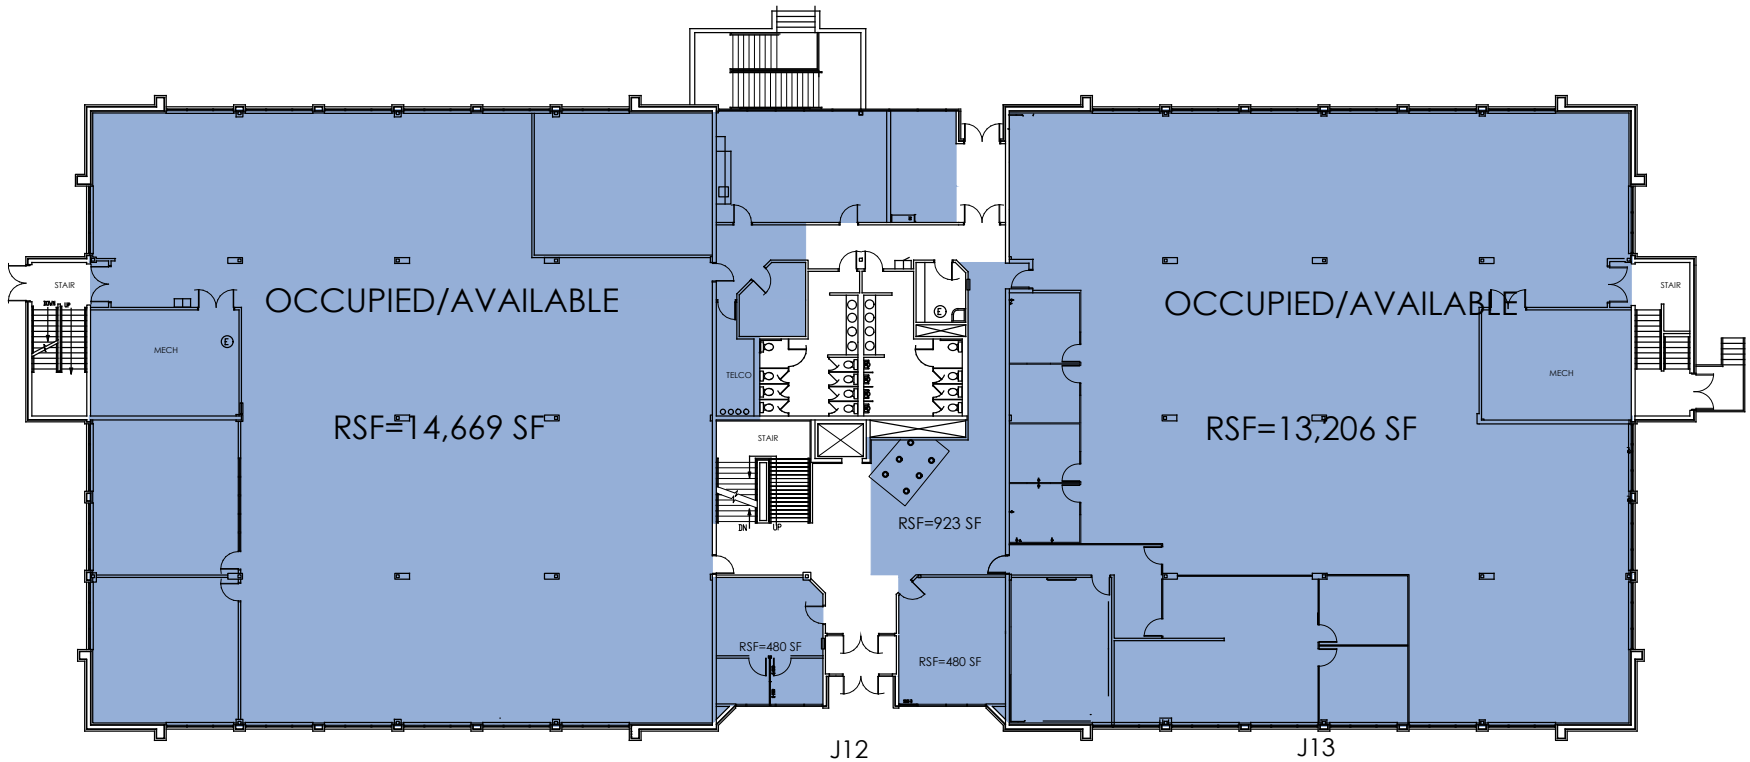

CANYON PARK

TECH CENTER

TOTAL
RSF=3,596 SF

CANYON PARK

TECH CENTER

TOTAL
RSF=29,758 SF

CANYON PARK

TECH CENTER

TOTAL
RSF=31,841 SF