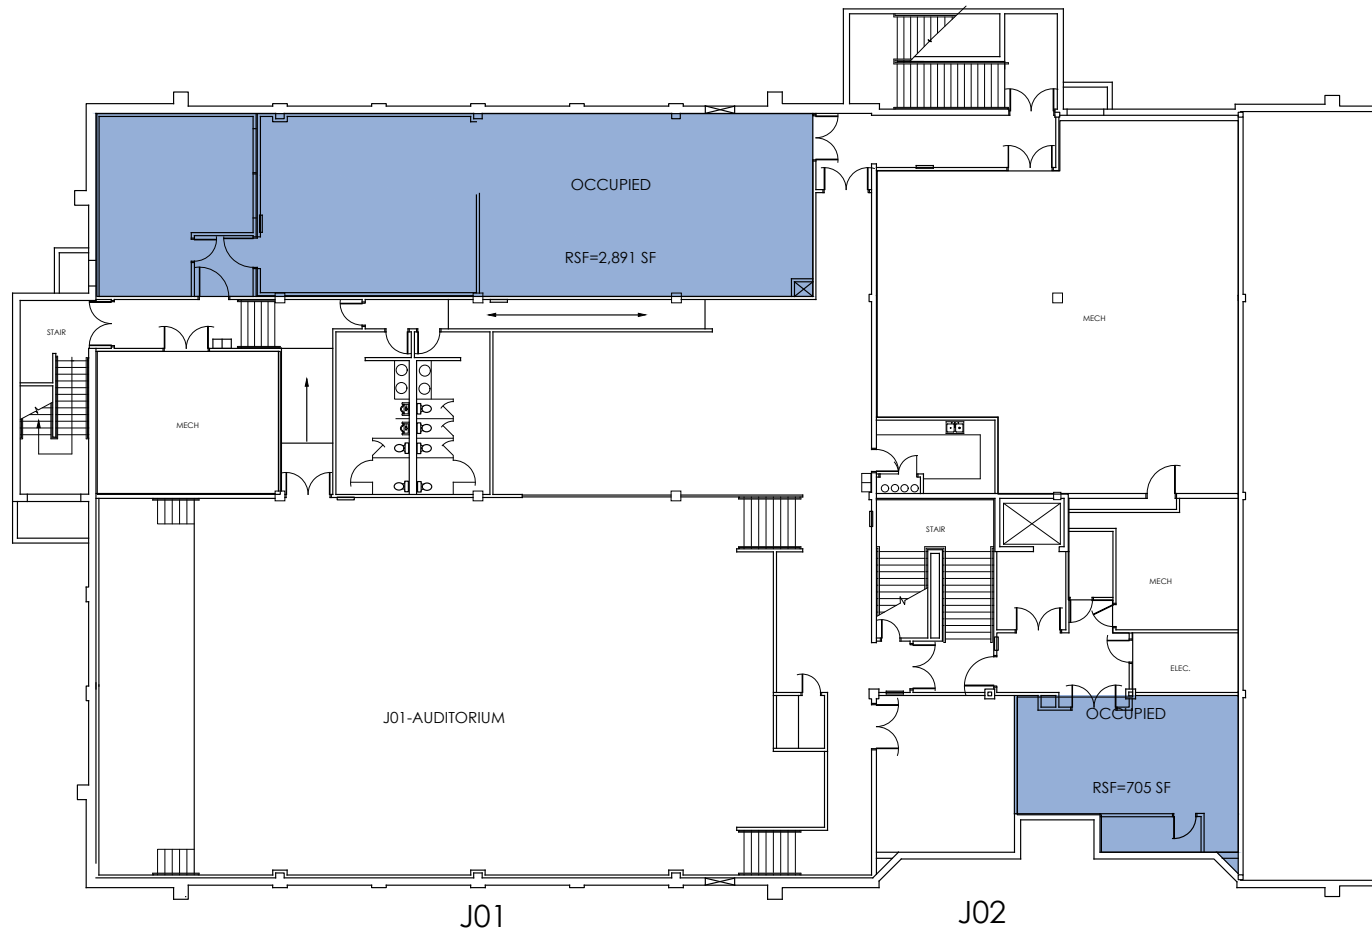

CANYON PARK

TECH CENTER

TOTAL
RSF=3,596 SF

CANYON PARK

TECH CENTER

TOTAL
RSF=29,758 SF

CANYON PARK

TECH CENTER

TOTAL
RSF=31,841 SF