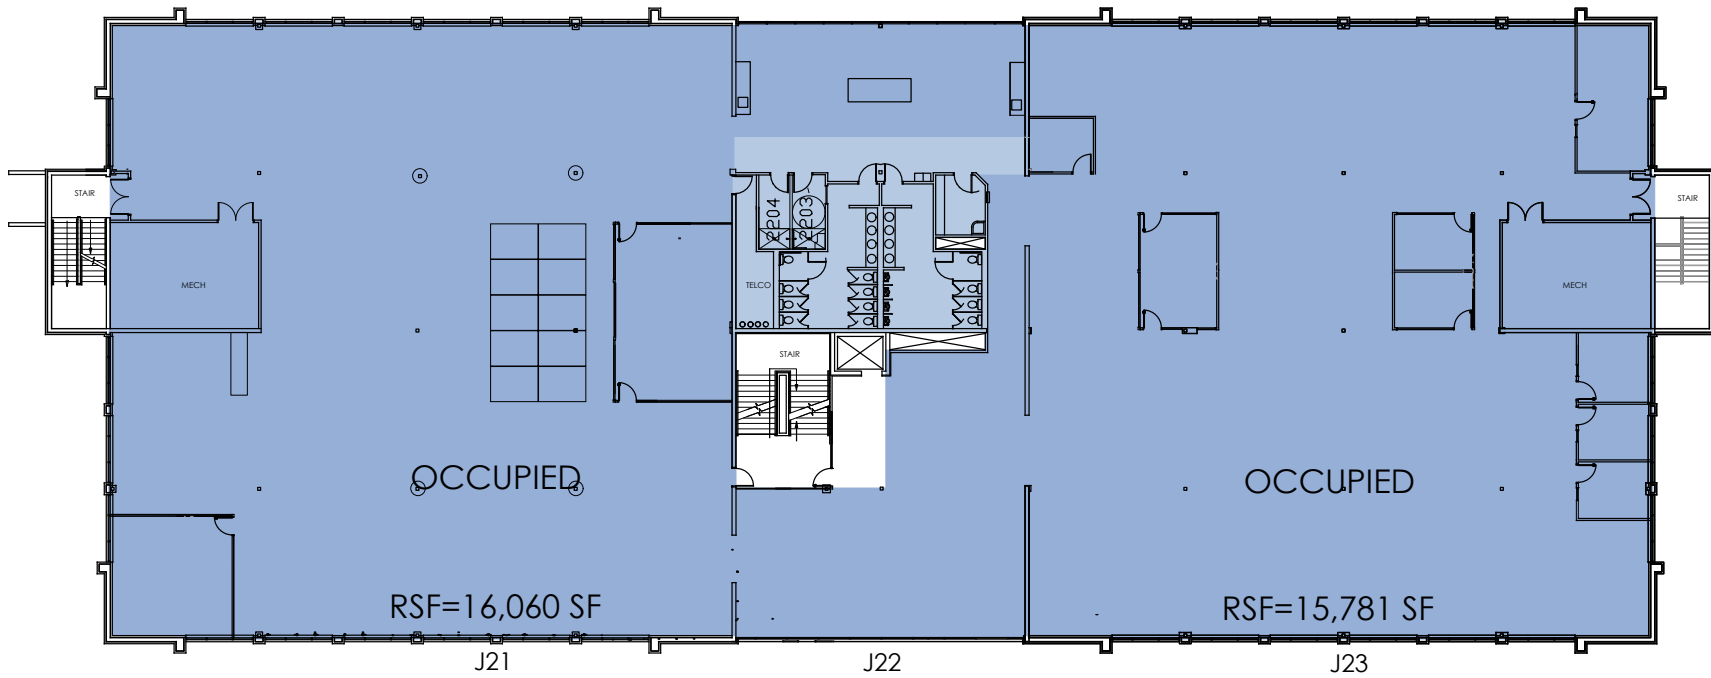

CANYON PARK

TECH CENTER

TOTAL
RSF=3,596 SF

CANYON PARK

TECH CENTER

TOTAL
RSF=29,758 SF

CANYON PARK

TECH CENTER

TOTAL
RSF=31,841 SF