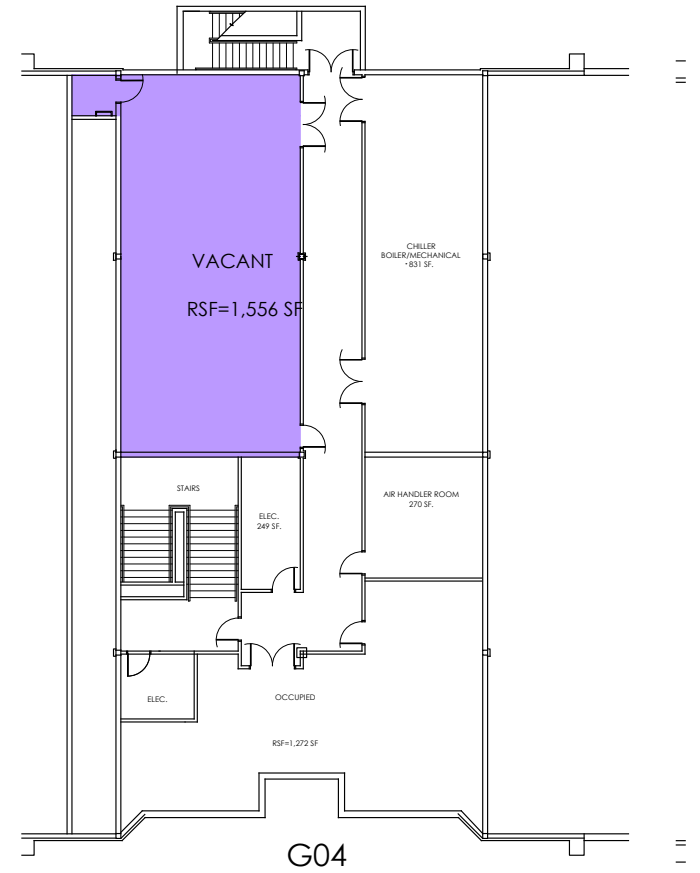

CANYON PARK

TECH CENTER

CANYON PARK

TECH CENTER

TOTAL
RSF=45,487 SF

CANYON PARK

TECH CENTER

TOTAL
RSF=49,721 SF