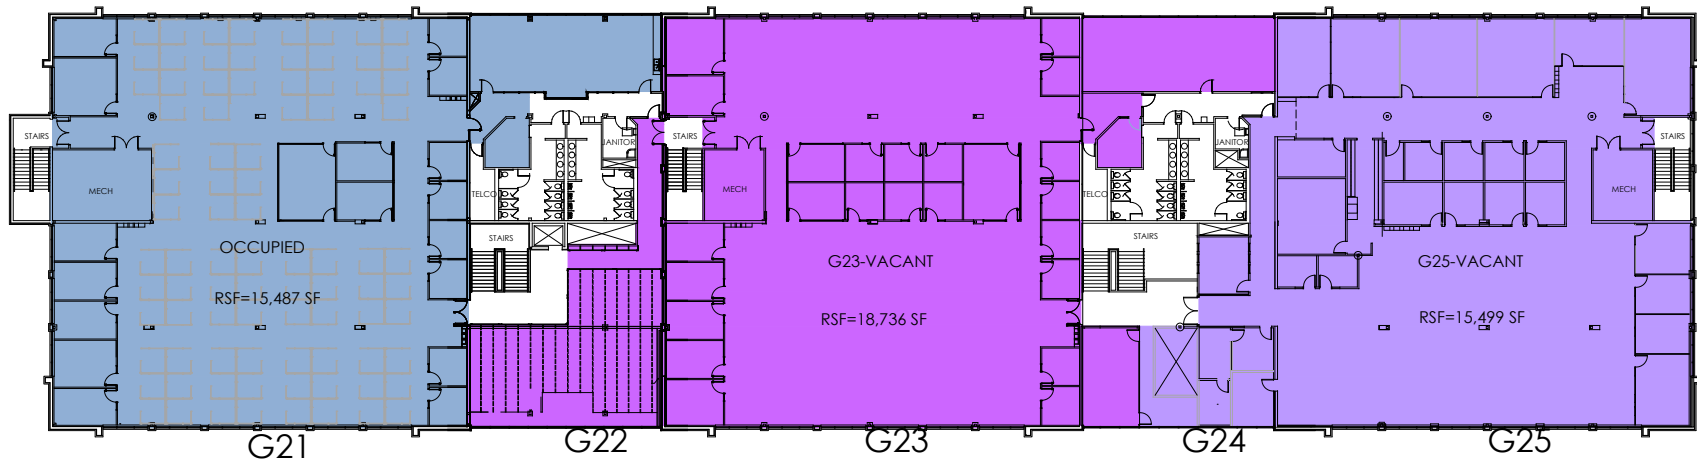

CANYON PARK

TECH CENTER

CANYON PARK

TECH CENTER

TOTAL
RSF=45,487 SF

CANYON PARK

TECH CENTER

TOTAL
RSF=49,721 SF