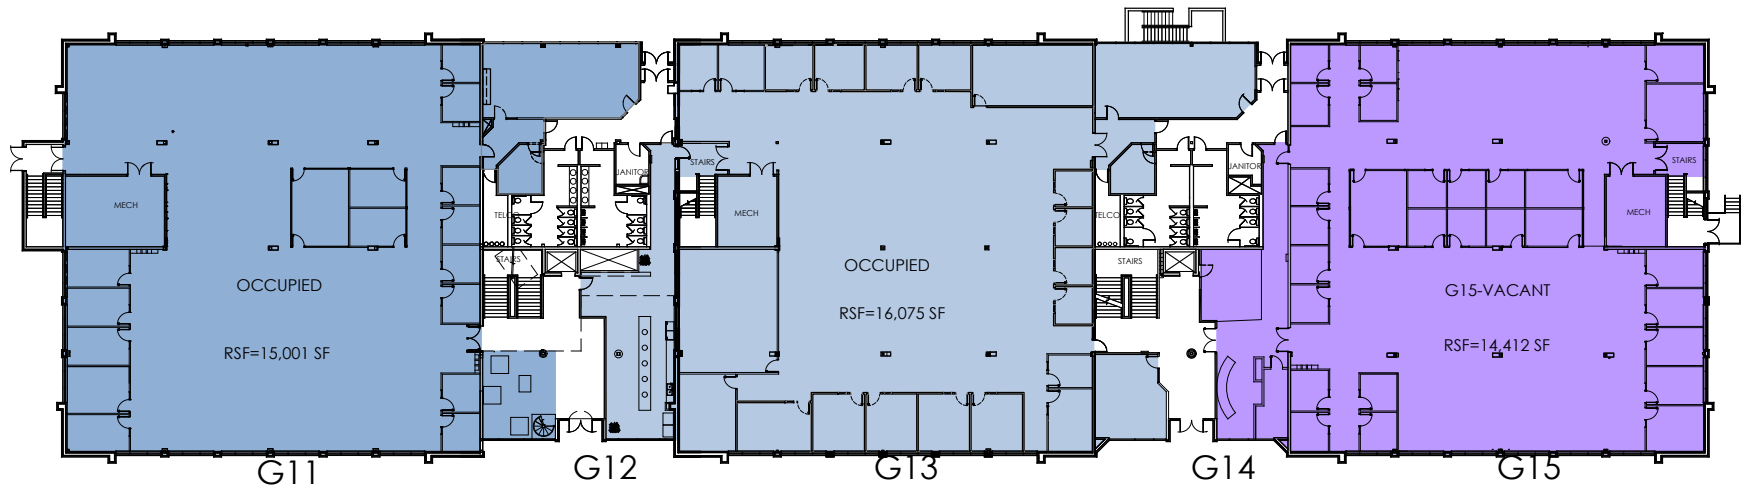

CANYON PARK

TECH CENTER

CANYON PARK

TECH CENTER

TOTAL
RSF=45,487 SF

CANYON PARK

TECH CENTER

TOTAL
RSF=49,721 SF