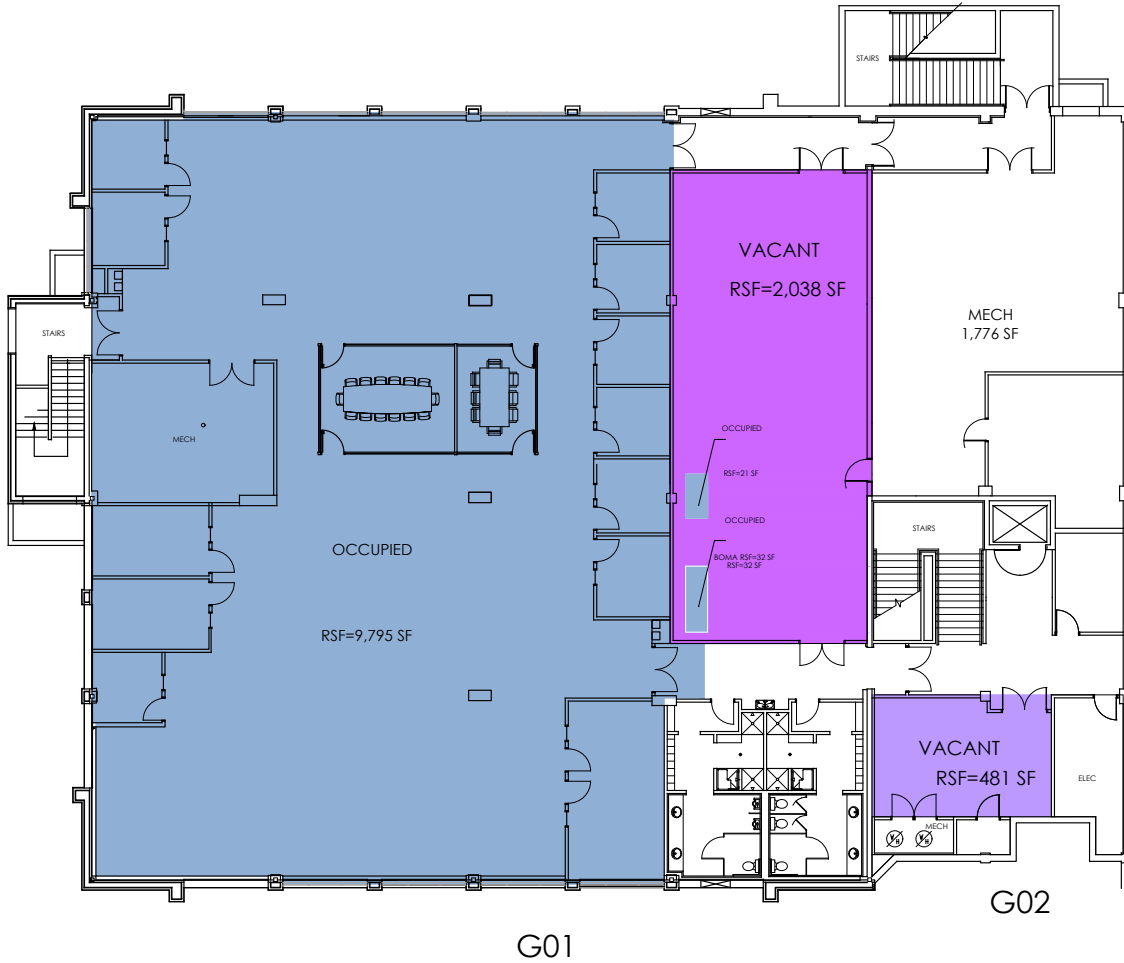

CANYON PARK

TECH CENTER

CANYON PARK

TECH CENTER

TOTAL
RSF=45,487 SF

CANYON PARK

TECH CENTER

TOTAL
RSF=49,721 SF