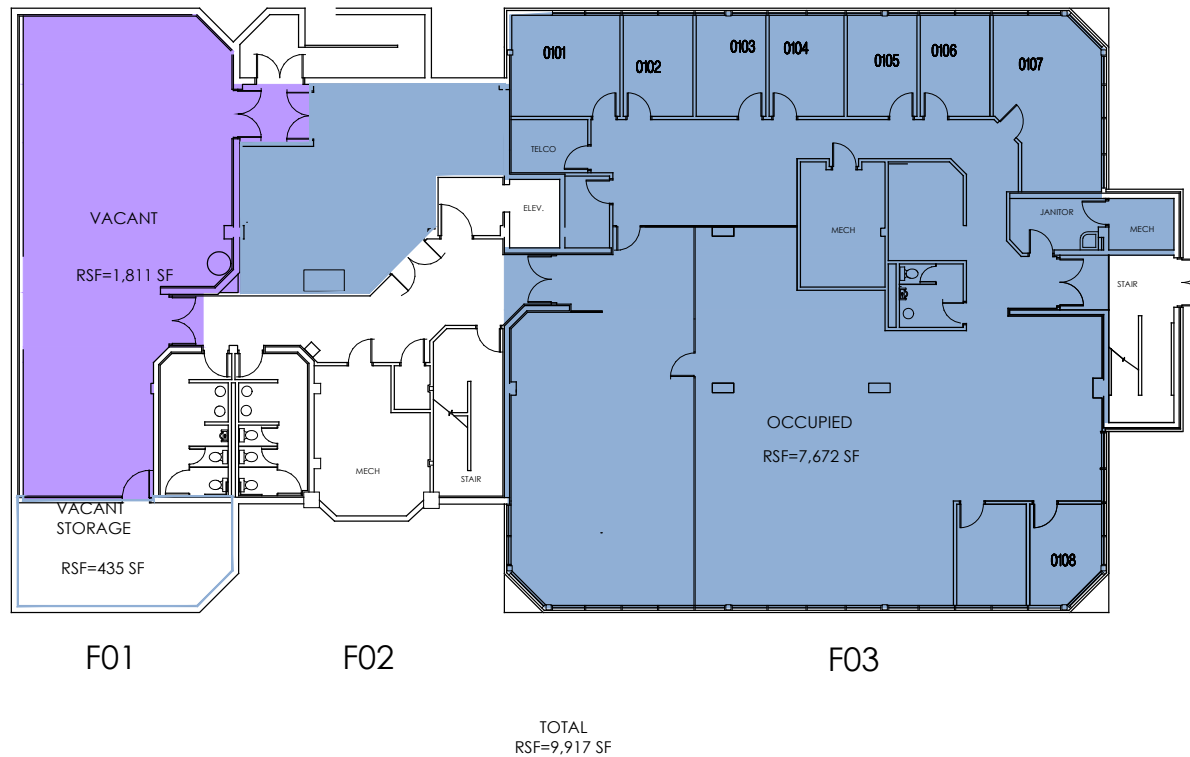

CANYON PARK

TECH CENTER

CANYON PARK

TECH CENTER

TOTAL
RSF=14,622 SF

CANYON PARK

TECH CENTER

TOTAL
RSF=15,185 SF

CANYON PARK

TECH CENTER

TOTAL
RSF=7,913 SF