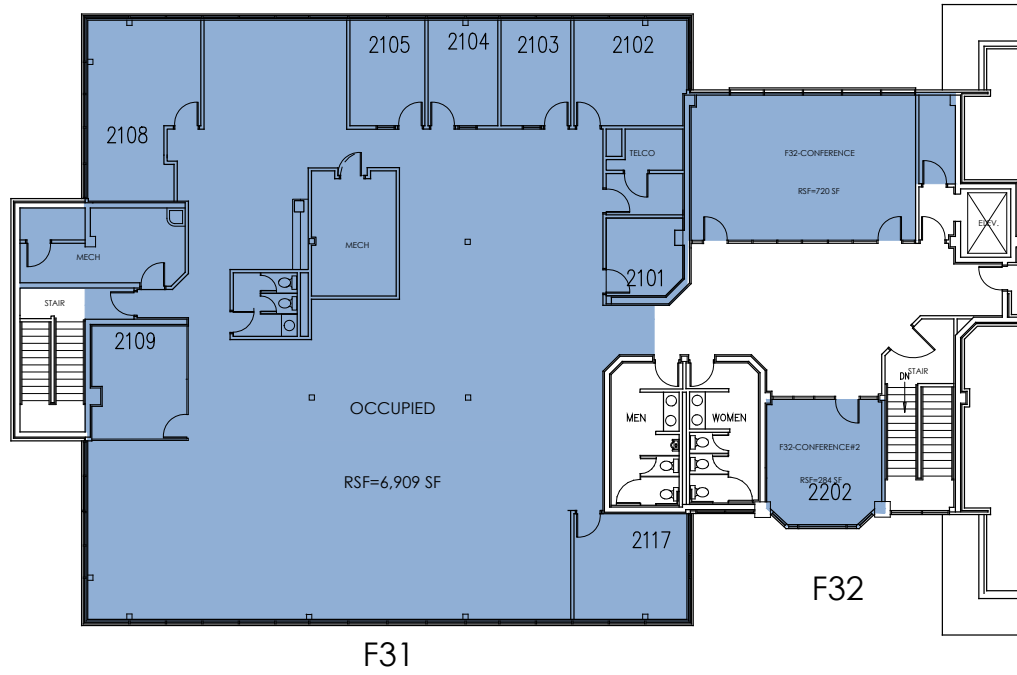

CANYON PARK

TECH CENTER

CANYON PARK

TECH CENTER

TOTAL
RSF=14,622 SF

CANYON PARK

TECH CENTER

TOTAL
RSF=15,185 SF

CANYON PARK

TECH CENTER

TOTAL
RSF=7,913 SF