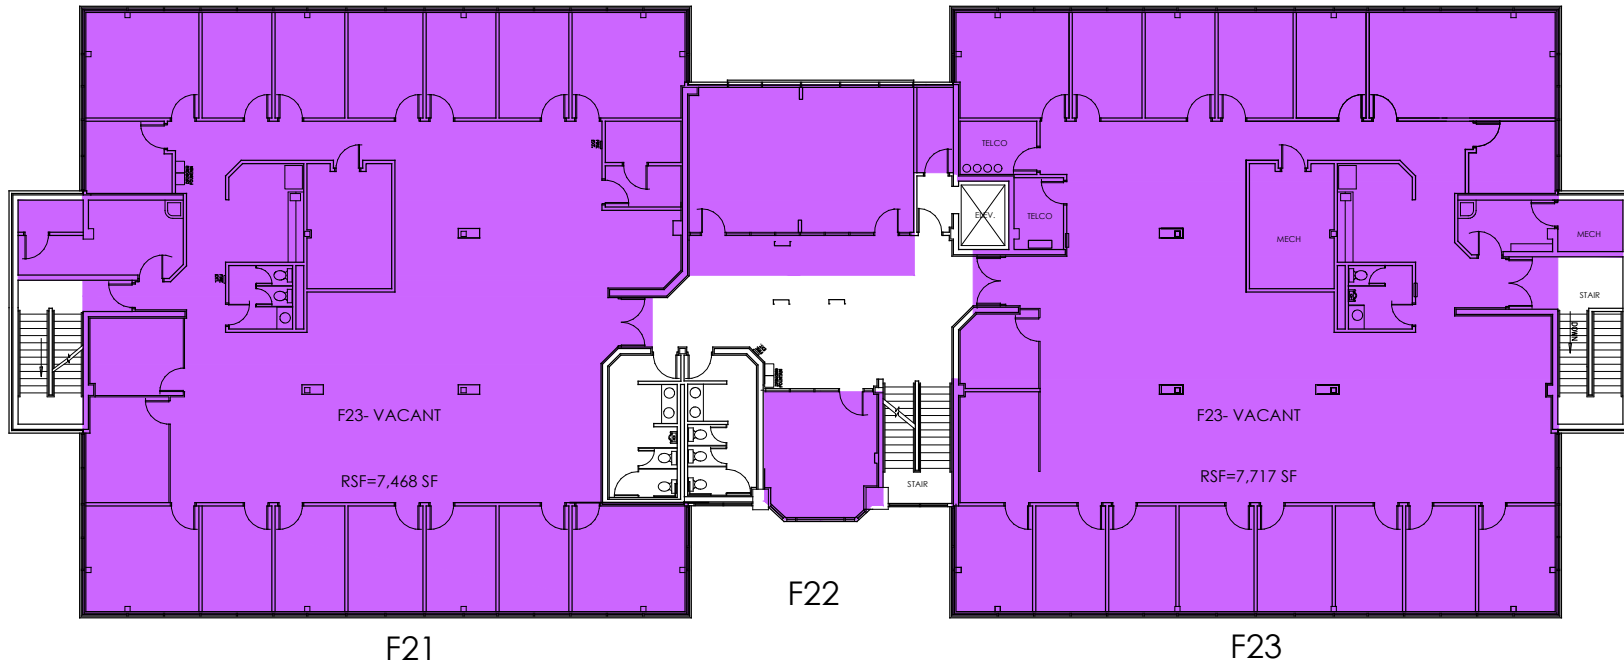

CANYON PARK

TECH CENTER

CANYON PARK

TECH CENTER

TOTAL
RSF=14,622 SF

CANYON PARK

TECH CENTER

TOTAL
RSF=15,185 SF

CANYON PARK

TECH CENTER

TOTAL
RSF=7,913 SF