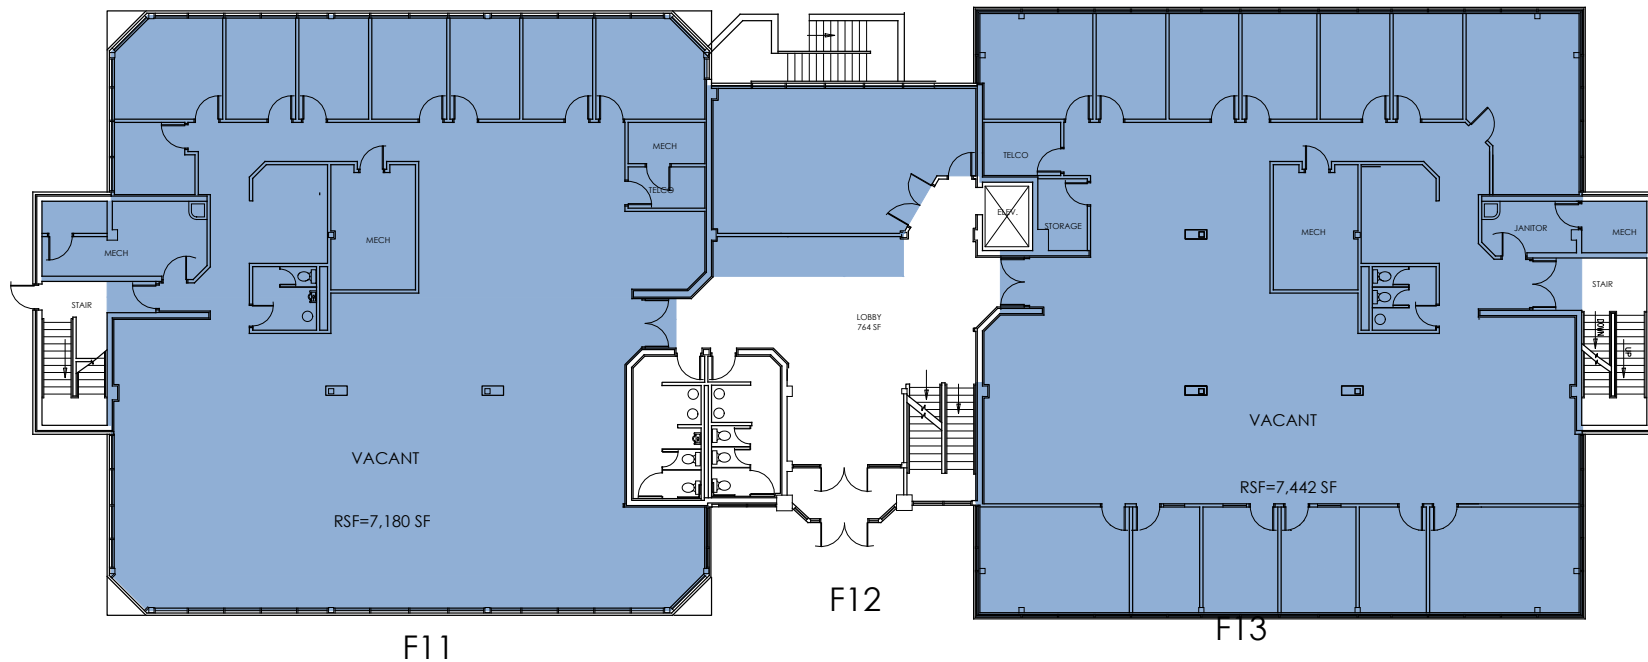

CANYON PARK

TECH CENTER

CANYON PARK

TECH CENTER

TOTAL
RSF=14,622 SF

CANYON PARK

TECH CENTER

TOTAL
RSF=15,185 SF

CANYON PARK

TECH CENTER

TOTAL
RSF=7,913 SF