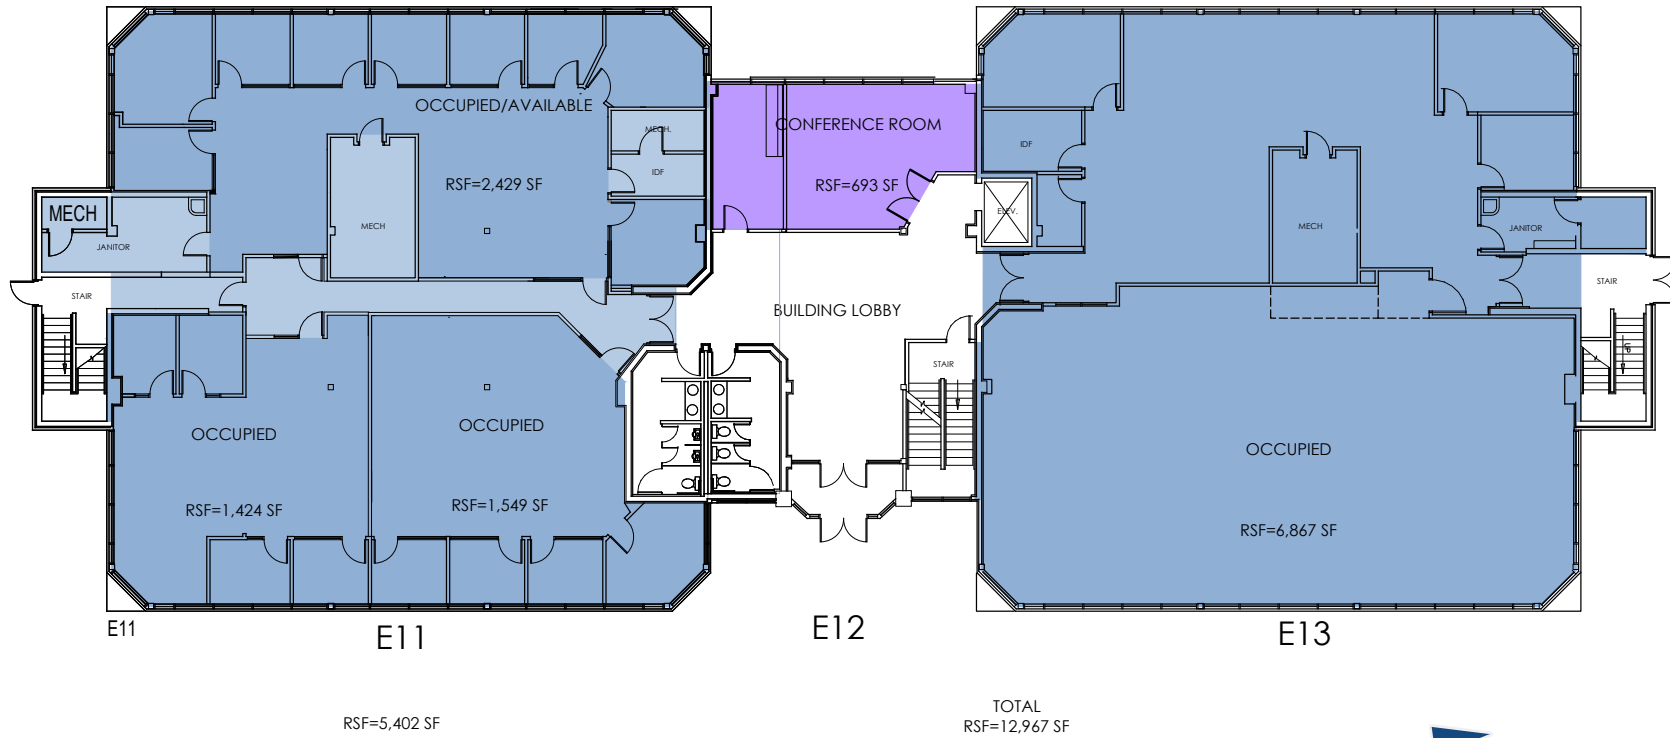

CANYON PARK

TECH CENTER

CANYON PARK

TECH CENTER

CANYON PARK

TECH CENTER

TOTAL
RSF=15,232 SF

CANYON PARK

TECH CENTER

TOTAL
RSF=15,228 SF