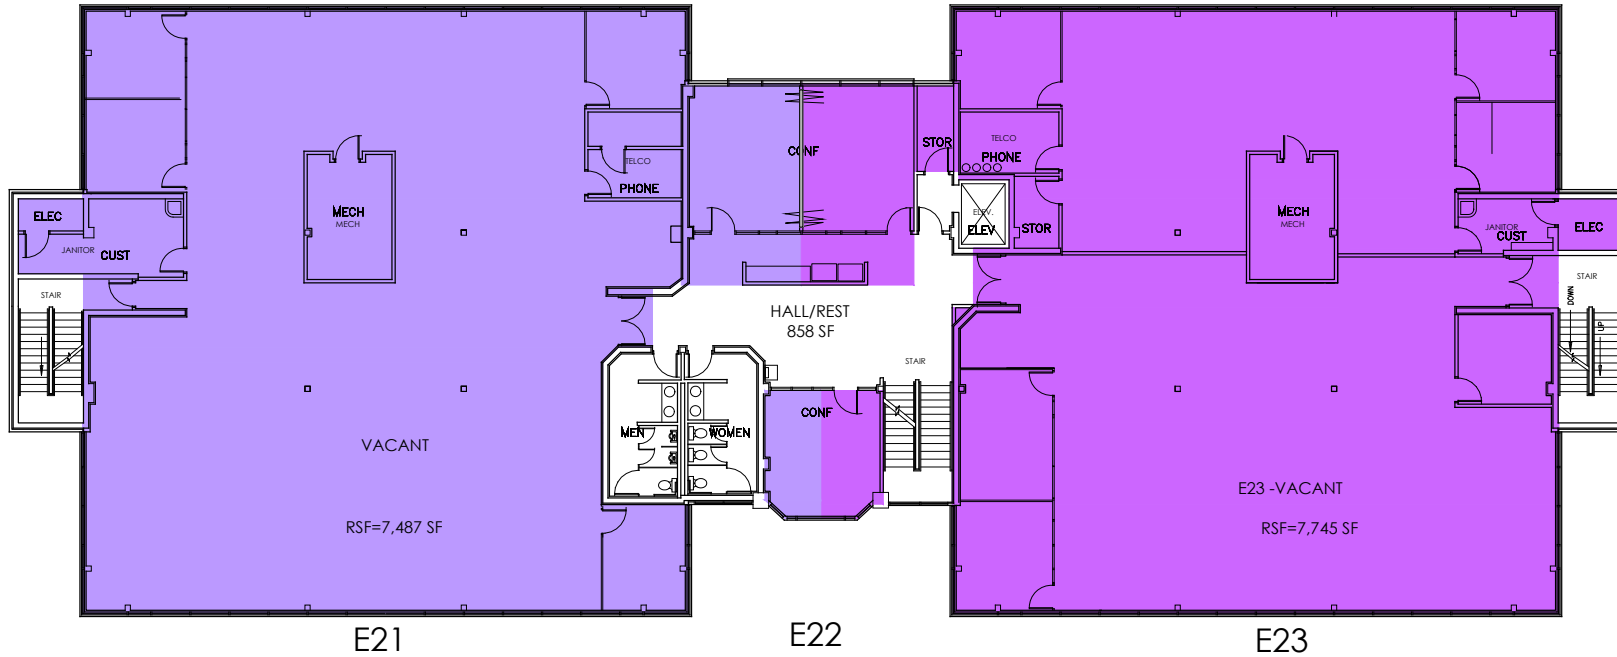

CANYON PARK

TECH CENTER

CANYON PARK

TECH CENTER

CANYON PARK

TECH CENTER

TOTAL
RSF=15,232 SF

CANYON PARK

TECH CENTER

TOTAL
RSF=15,228 SF