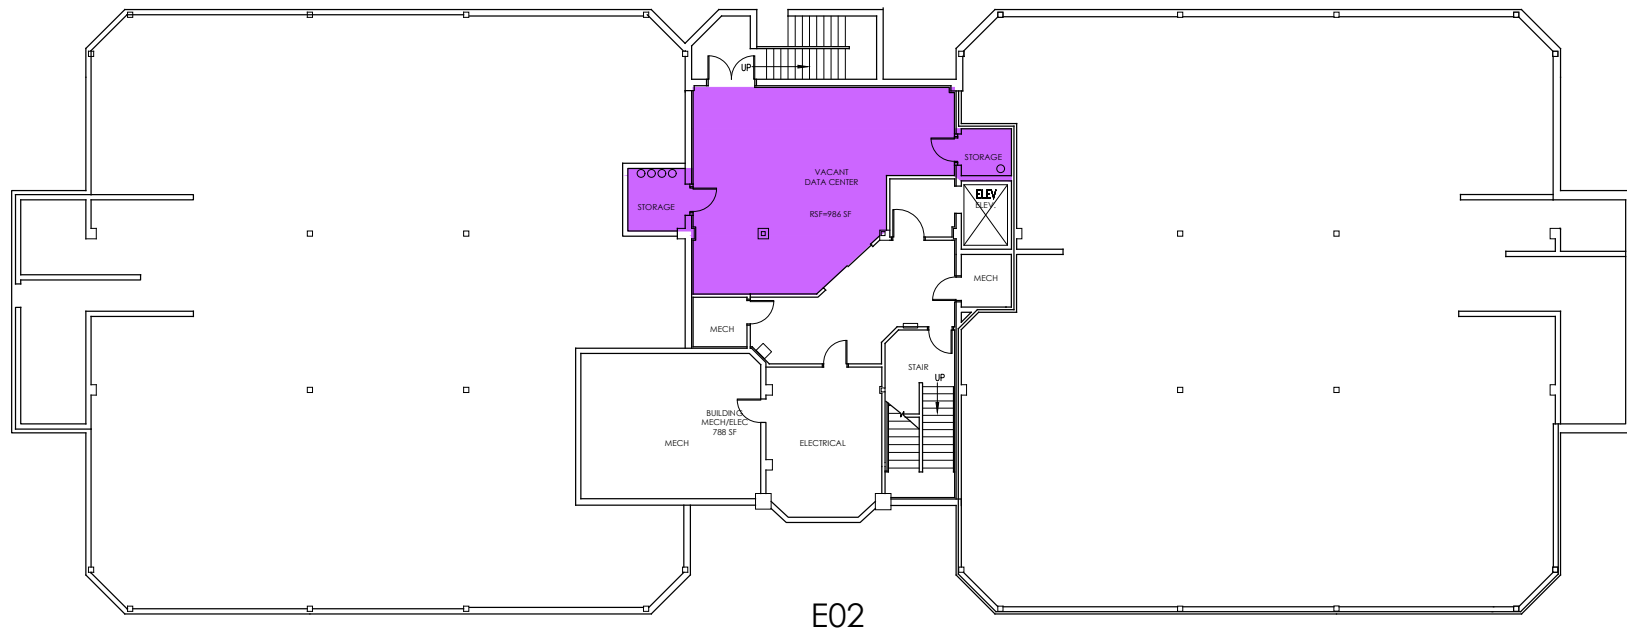

CANYON PARK

TECH CENTER

CANYON PARK

TECH CENTER

CANYON PARK

TECH CENTER

TOTAL
RSF=15,232 SF

CANYON PARK

TECH CENTER

TOTAL
RSF=15,228 SF