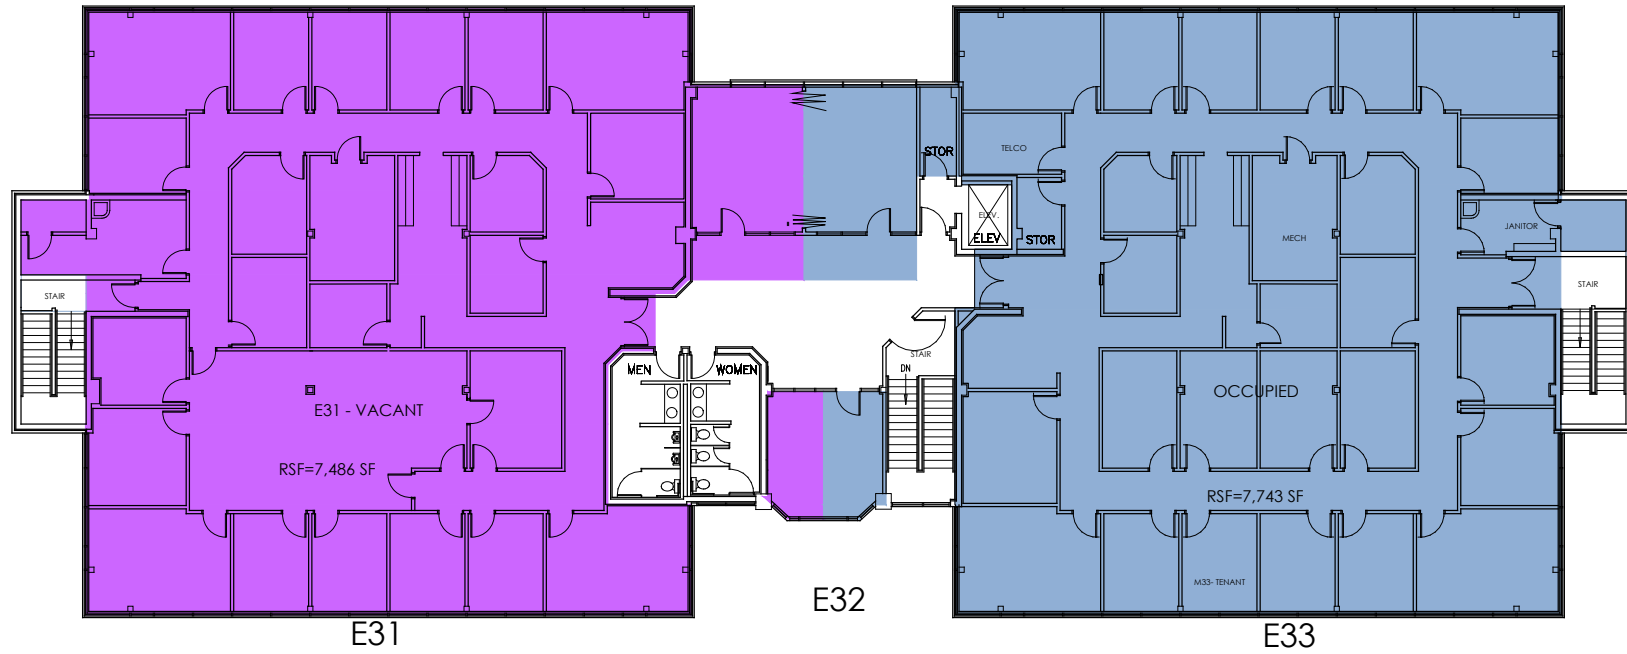

CANYON PARK

TECH CENTER

CANYON PARK

TECH CENTER

CANYON PARK

TECH CENTER

TOTAL
RSF=15,232 SF

CANYON PARK

TECH CENTER

TOTAL
RSF=15,228 SF