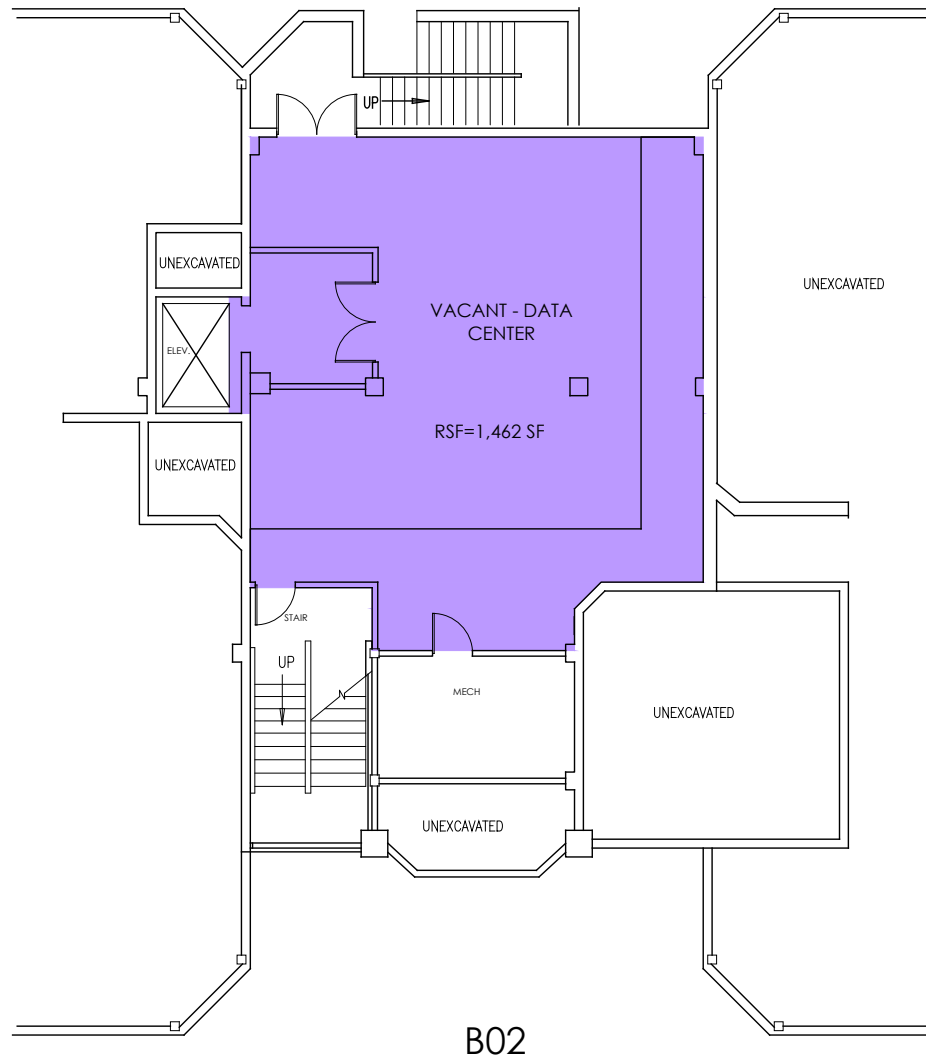

CANYON PARK

TECH CENTER