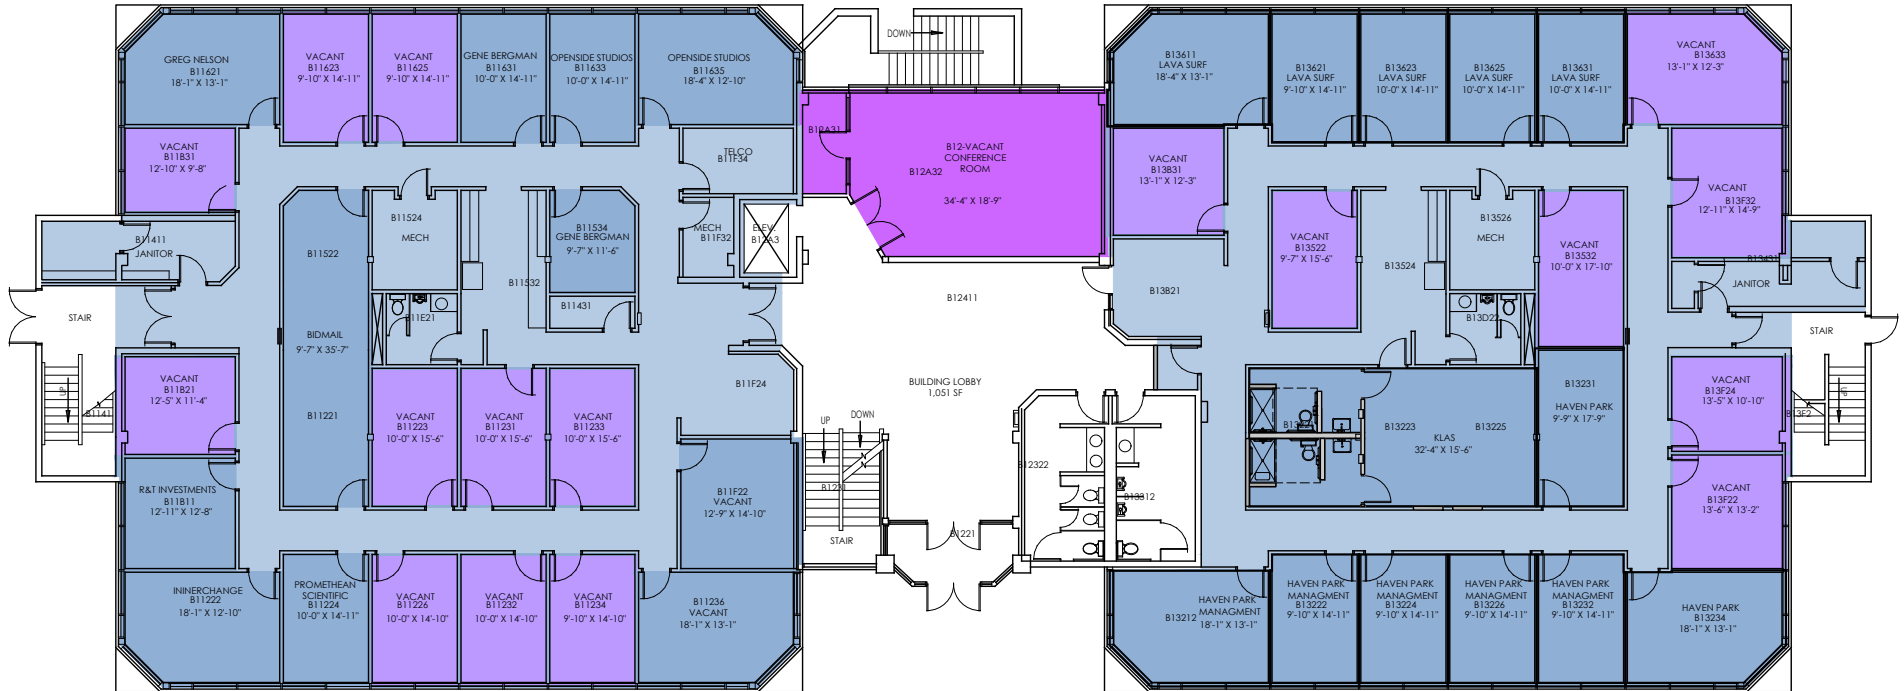

## TECH CENTER

B11

B12

B13

TOTAL  
RSF=14,213 SF

TOTAL  
RSF=6,836 SF