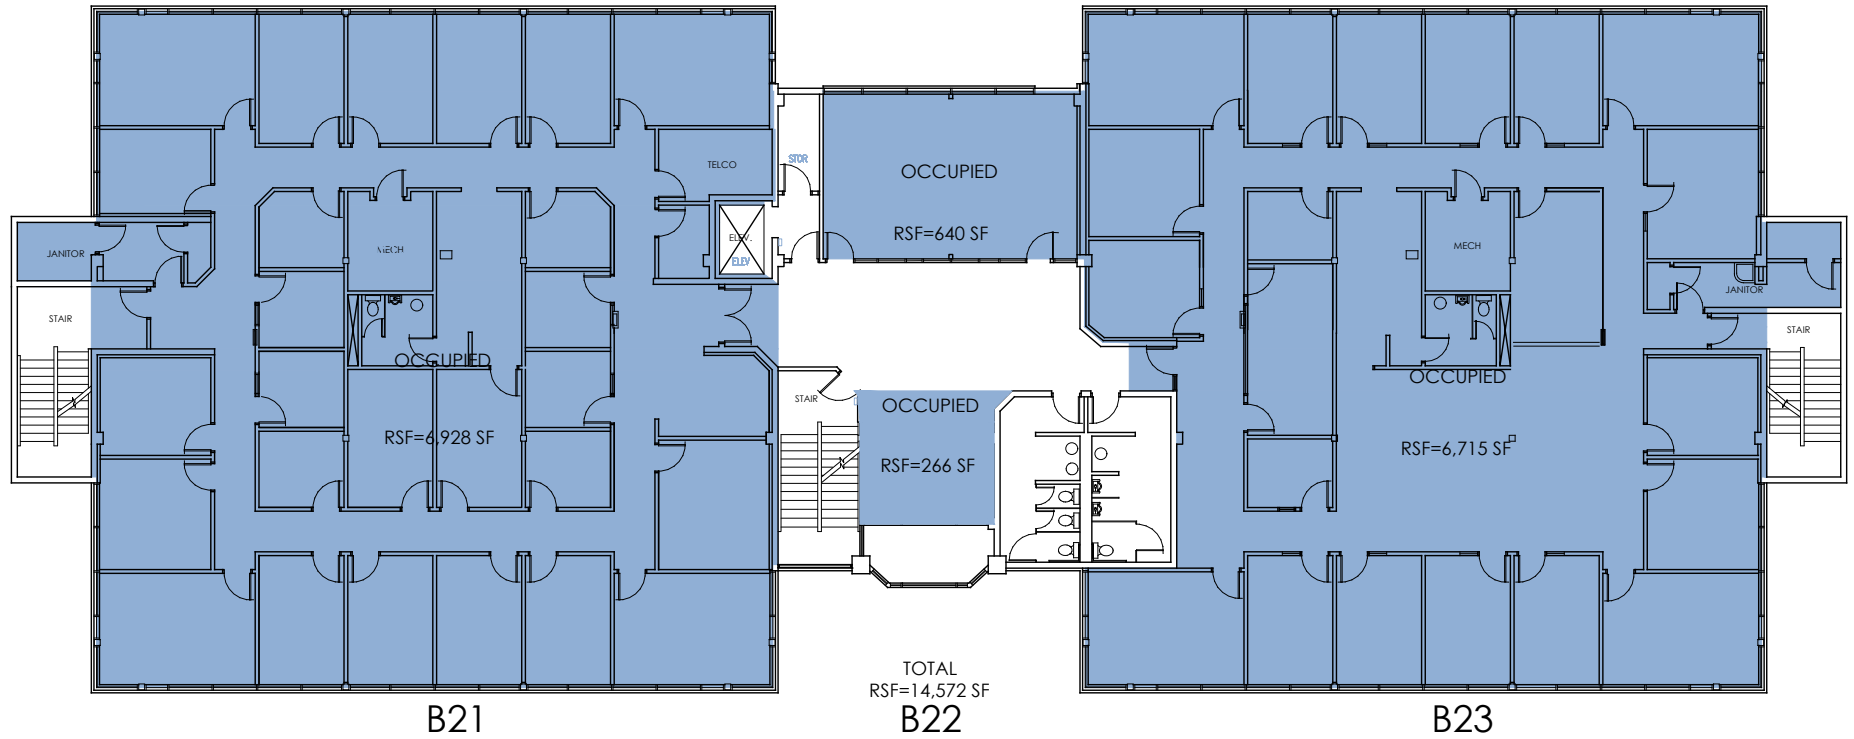

CANYON PARK

TECH CENTER