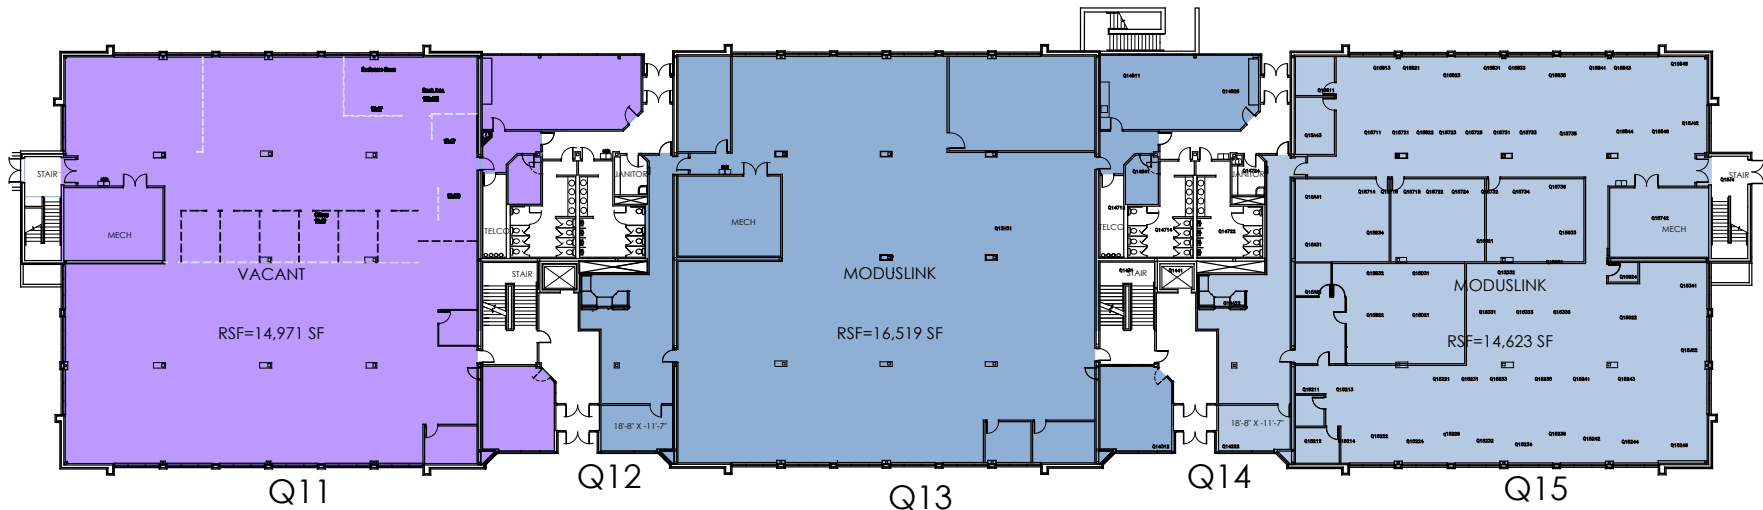

# CANYON PARK

TECH CENTER

TOTAL  
RSF=46,113 SF

# CANYON PARK

TECH CENTER

TOTAL  
RSF=50,627 SF

TOTAL  
RSF=50,735 SF