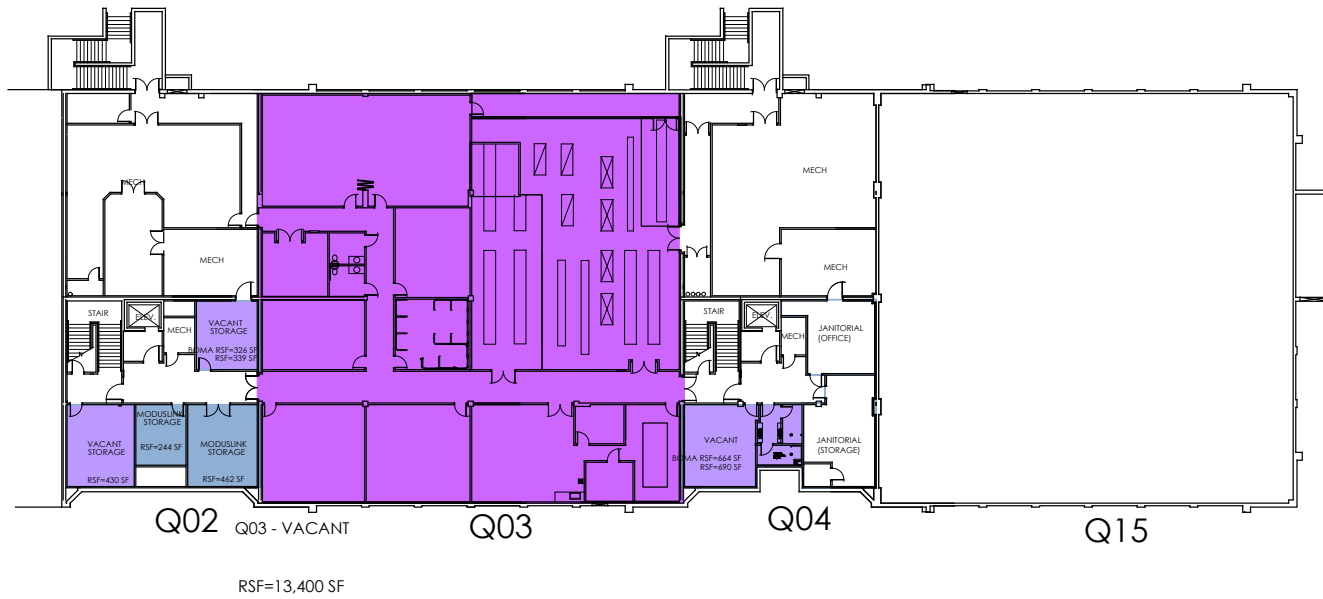

# CANYON PARK

TECH CENTER

TOTAL  
RSF=46,113 SF

# CANYON PARK

TECH CENTER

TOTAL  
RSF=50,627 SF

TOTAL  
RSF=50,735 SF