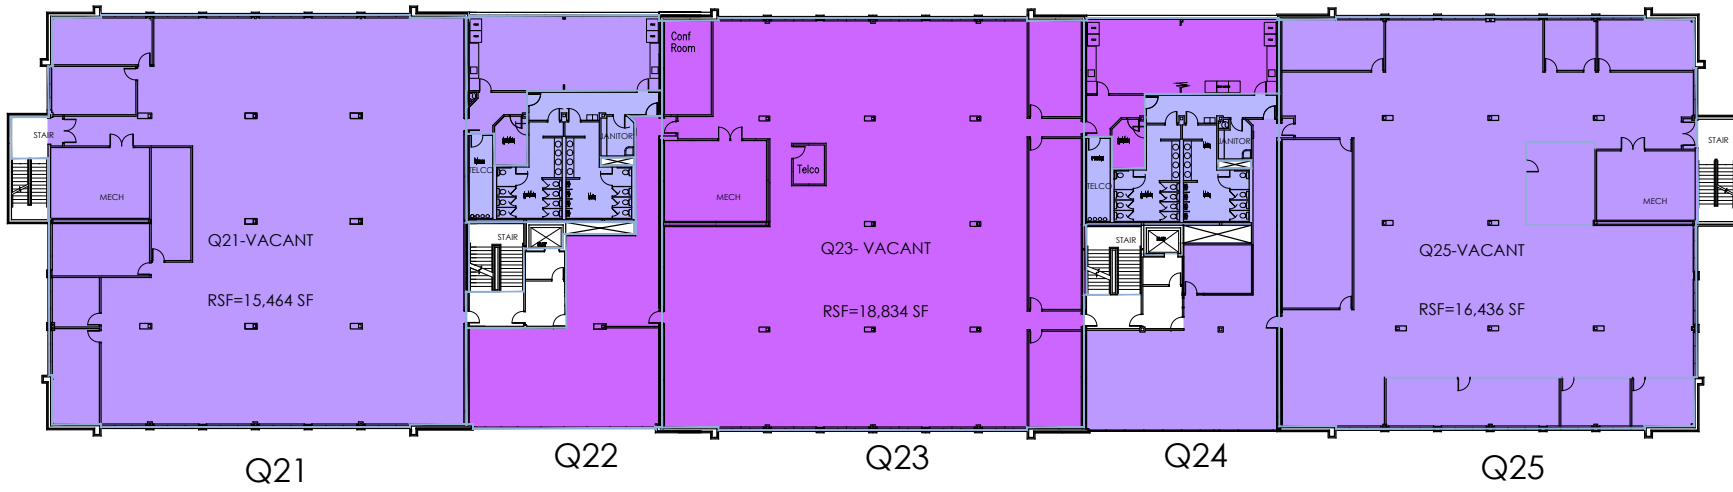

CANYON PARK

TECH CENTER

TELCO

Q21

Q22

Q23

Q24

Q25

TOTAL
RSF=50,735 SF