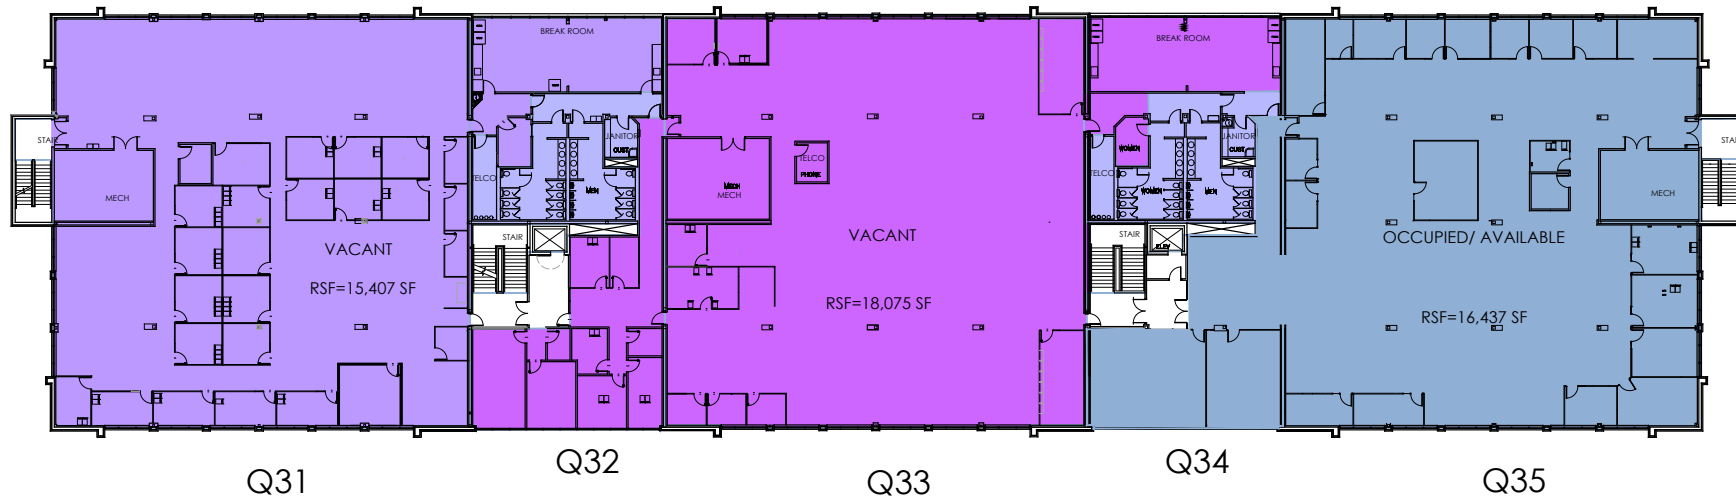

# CANYON PARK

TECH CENTER

TOTAL  
RSF=46,113 SF

# CANYON PARK

TECH CENTER

TOTAL  
RSF=50,627 SF

TOTAL  
RSF=50,735 SF