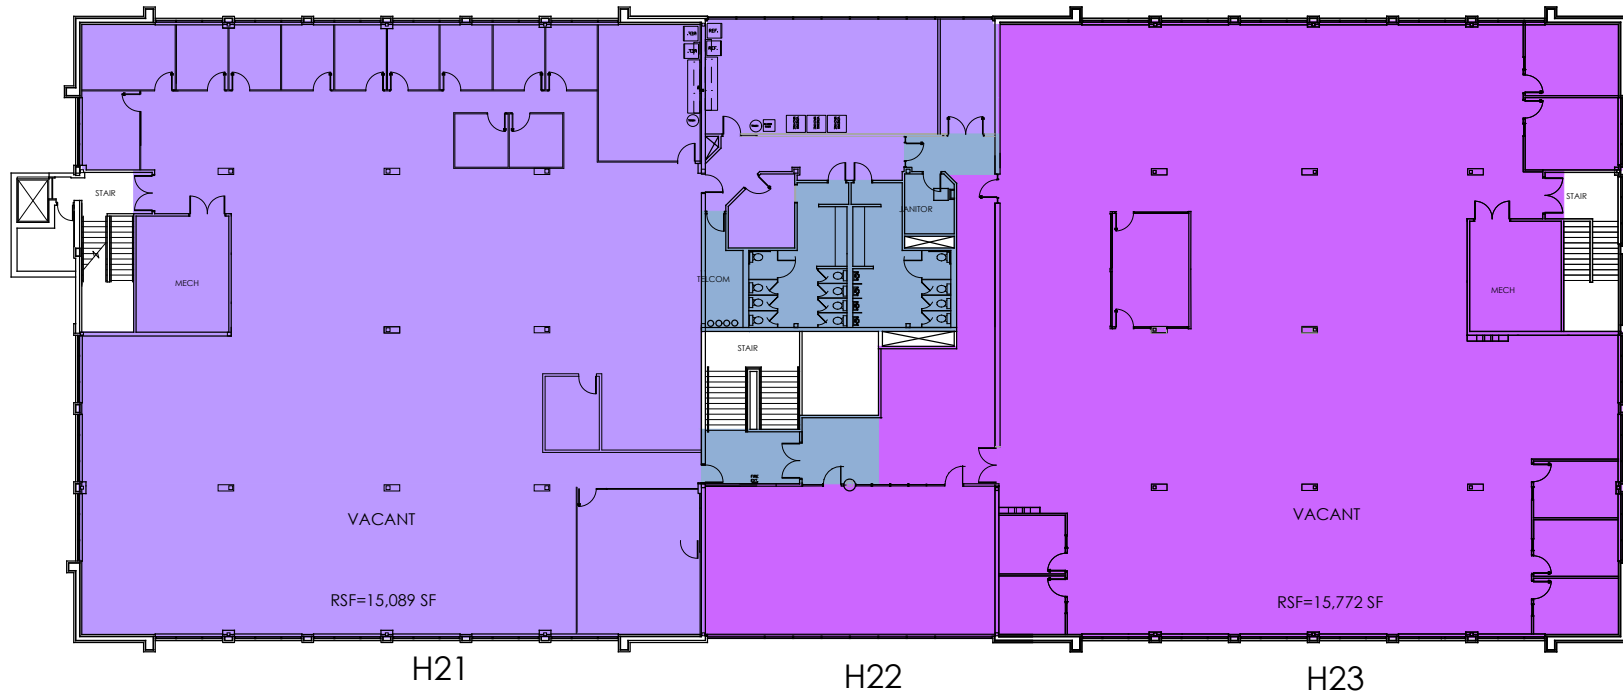

CANYON PARK

TECH CENTER

CANYON PARK

TECH CENTER

TOTAL
RSF=28,841 SF

CANYON PARK

TECH CENTER

TOTAL
RSF=30,861 SF