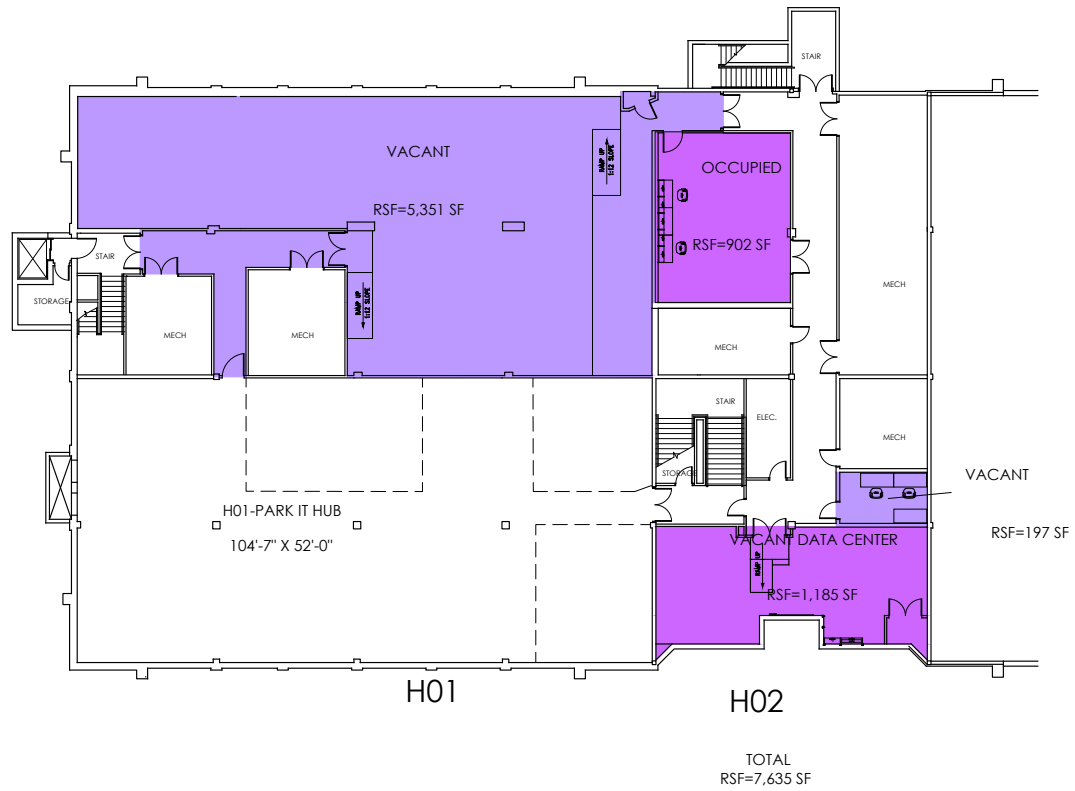

CANYON PARK

TECH CENTER

CANYON PARK

TECH CENTER

TOTAL
RSF=28,841 SF

CANYON PARK

TECH CENTER

TOTAL
RSF=30,861 SF