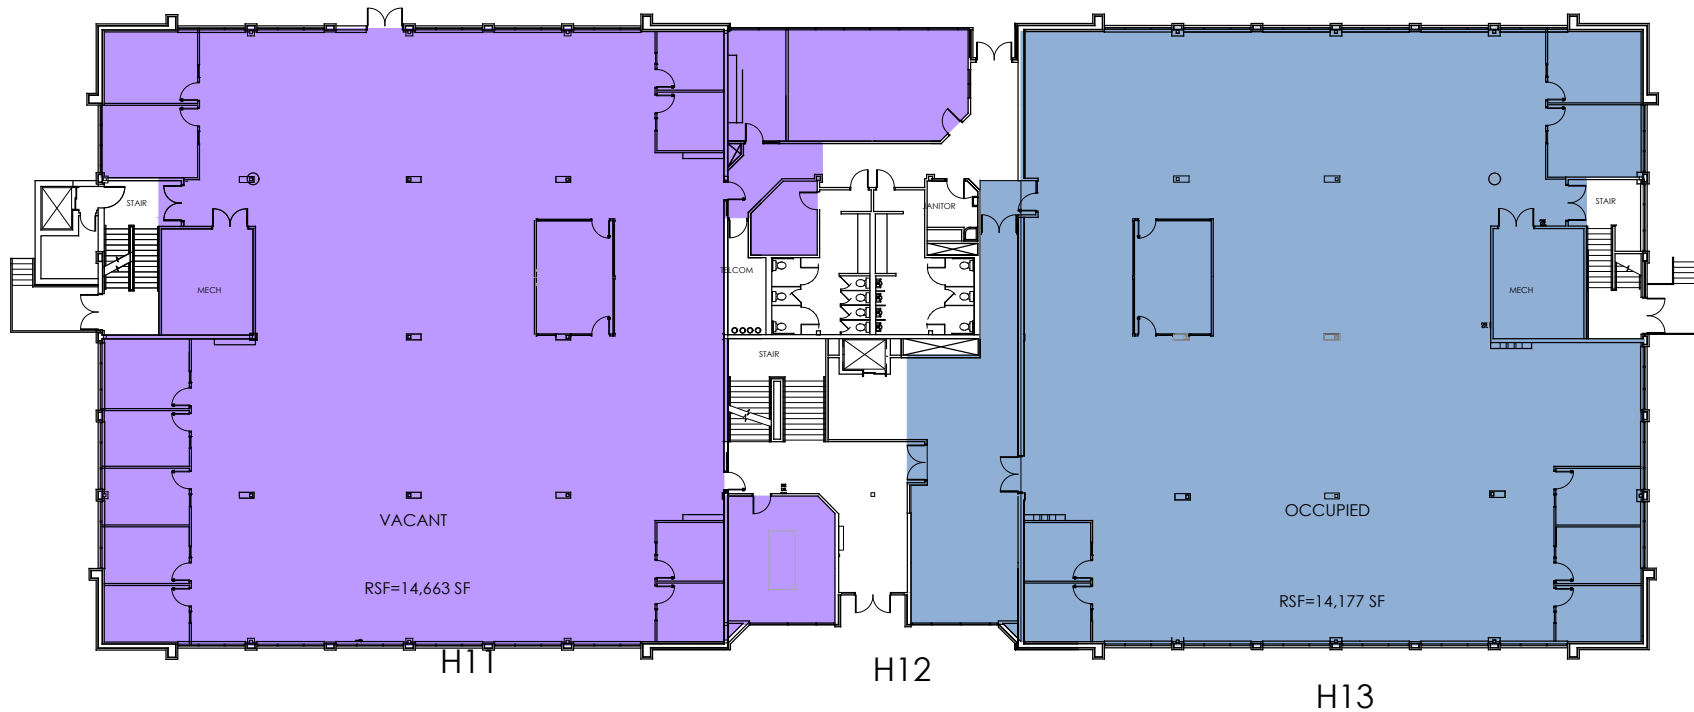

CANYON PARK

TECH CENTER

CANYON PARK

TECH CENTER

TOTAL
RSF=28,841 SF

CANYON PARK

TECH CENTER

TOTAL
RSF=30,861 SF