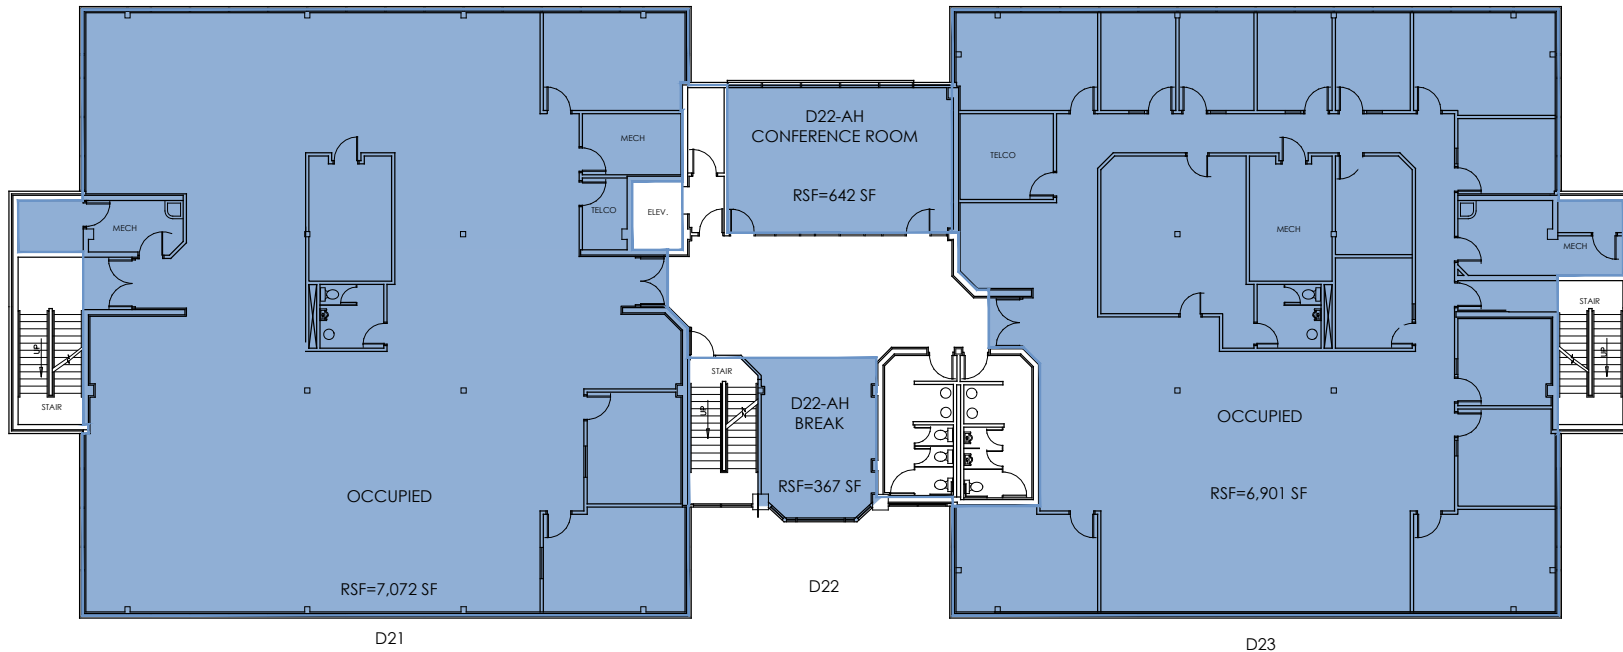

CANYON PARK

TECH CENTER

CANYON PARK

TECH CENTER

TOTAL
RSF=14,565 SF

CANYON PARK

TECH CENTER

CANYON PARK