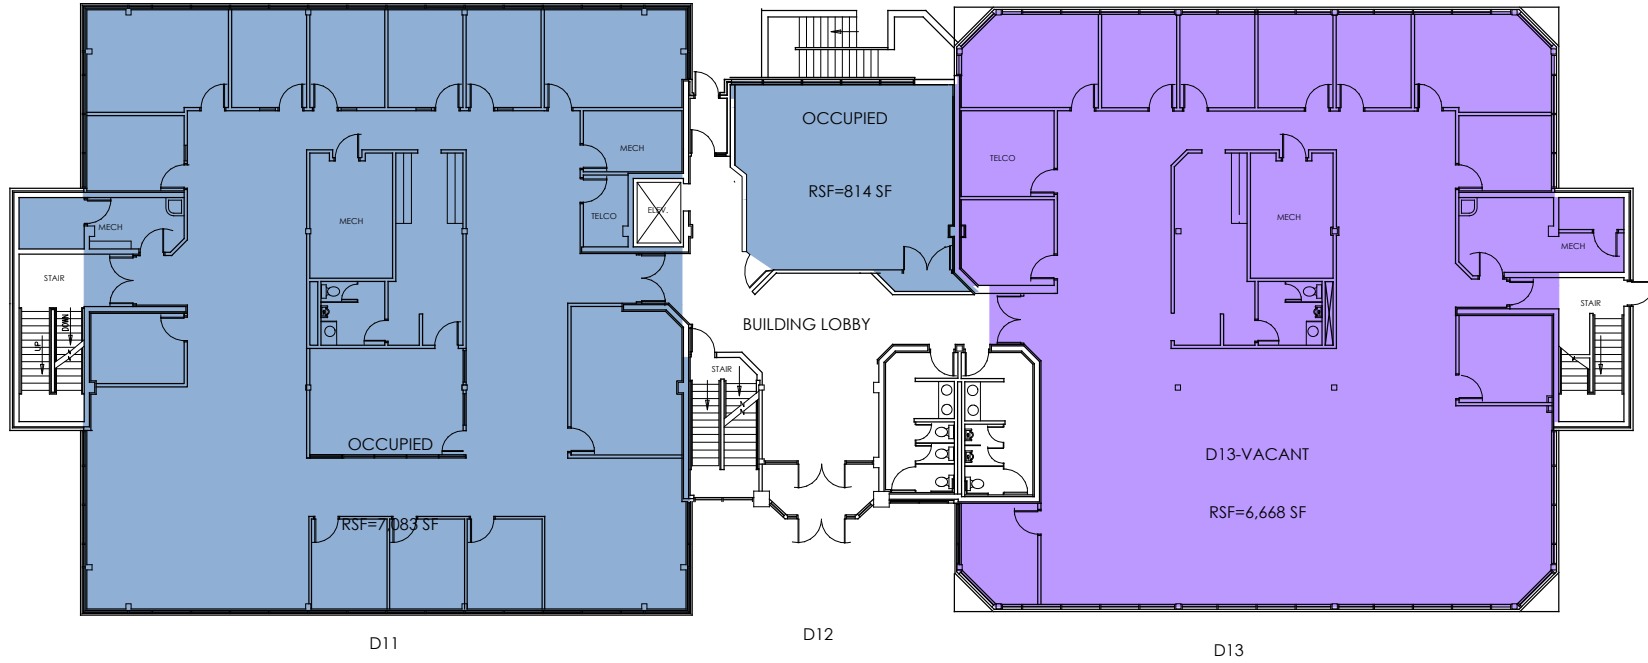

CANYON PARK

TECH CENTER

CANYON PARK

TECH CENTER

TOTAL
RSF=14,565 SF

CANYON PARK

TECH CENTER

CANYON PARK