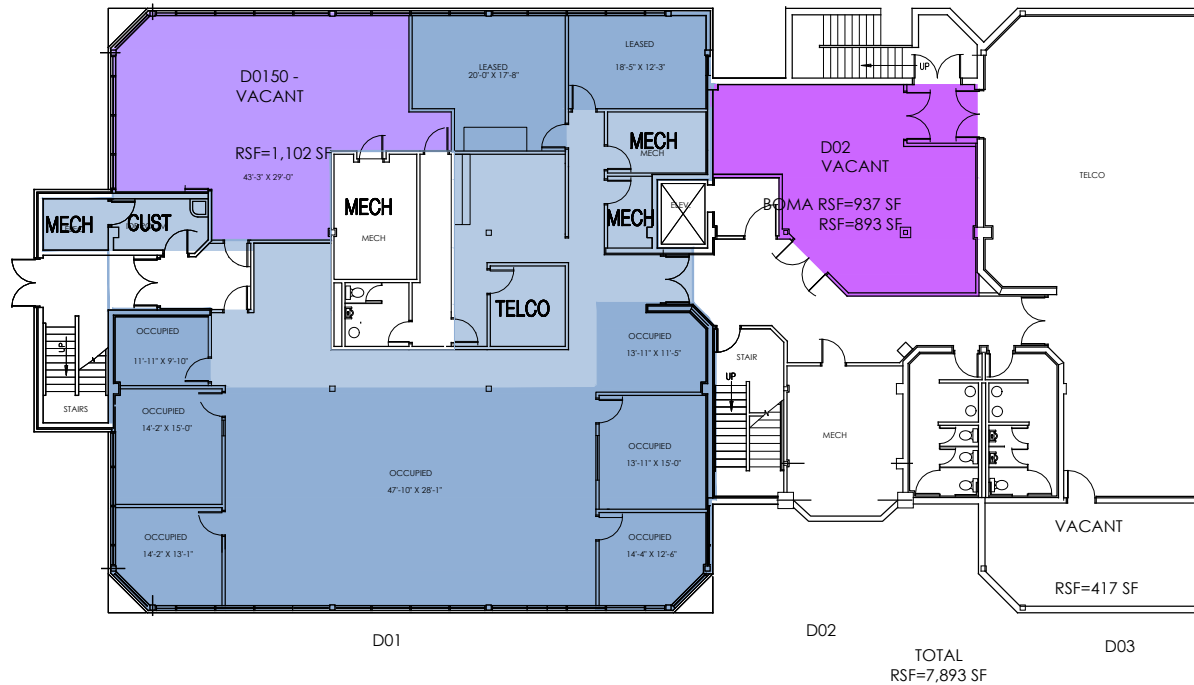

CANYON PARK

TECH CENTER

CANYON PARK

TECH CENTER

TOTAL
RSF=14,565 SF

CANYON PARK

TECH CENTER

CANYON PARK